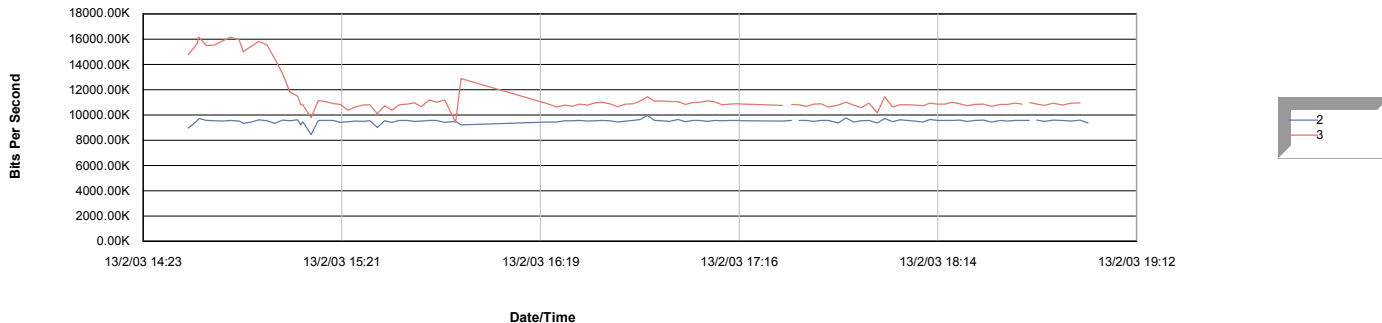

# vMonitor - Node Bandwidth Graph

Thursday, 20 February, 2003

17:31:24

Page 1 of 1

Node: **CN\_PEK\_SW001**

Speed: **10,000,000**

## Bits Per Second By Interface

## Unicast Packets By Interface

## Non-Unicast Packets By Interface