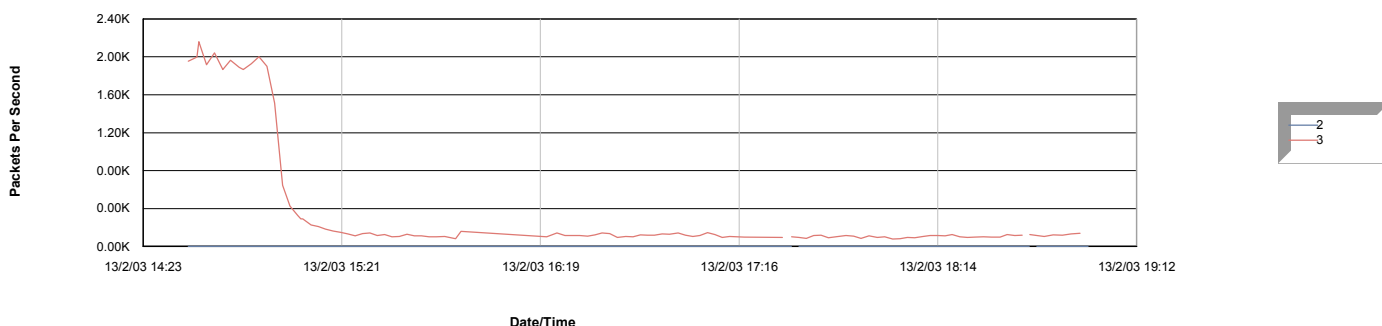

# vMonitor - Node Bandwidth Graph

Thursday, 20 February, 2003

17:31:24

Page 1 of 1

Node: **CN\_PEK\_SW001**

Speed: **10,000,000**

## Bits Per Second By Interface

## Unicast Packets By Interface

## Non-Unicast Packets By Interface