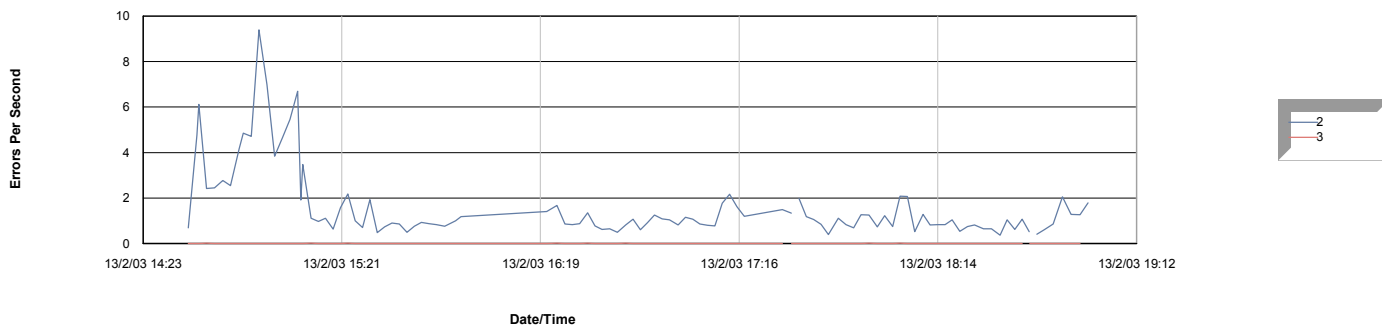

End Of Report - No of Record Processed

216