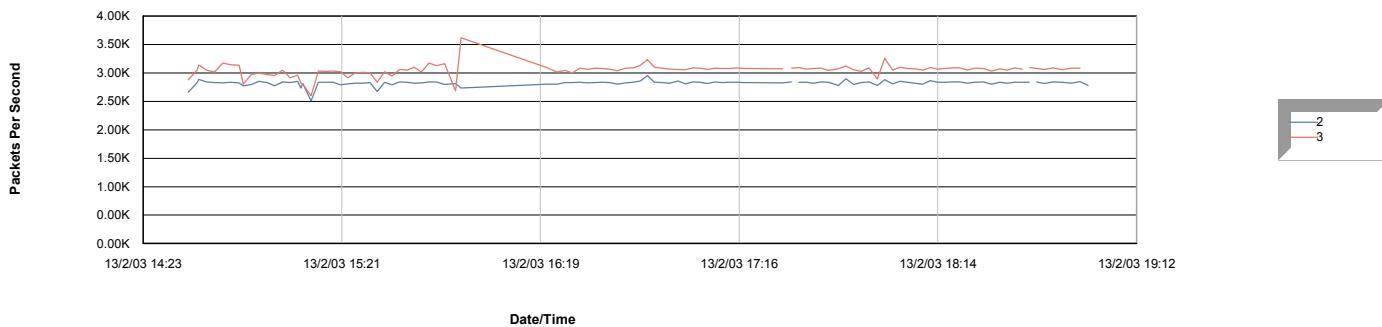

CRC Errors By Interface