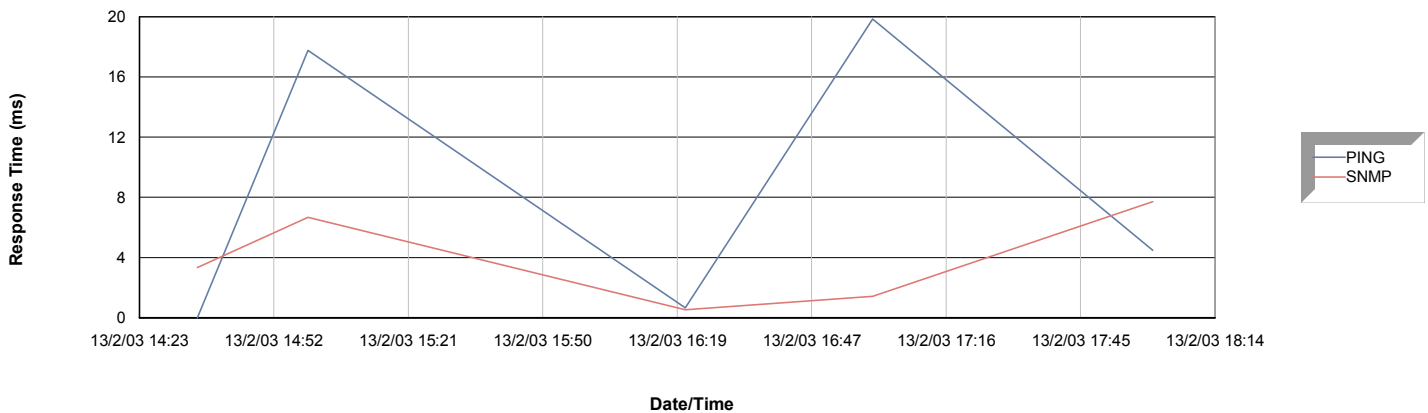

Uptime%: 100.00

CN_RTR001

Average Response Time By Service

Uptime%: 100.00

HKHQ_FW002

Average Response Time By Service

Uptime%: 100.00

HKHQ_LP001

Average Response Time By Service

Uptime%: 100.00

HKHQ_SQL002

Average Response Time By Service

Uptime%: 100.00

HKHQ_WXPWKS001

Average Response Time By Service

Uptime%: 100.00