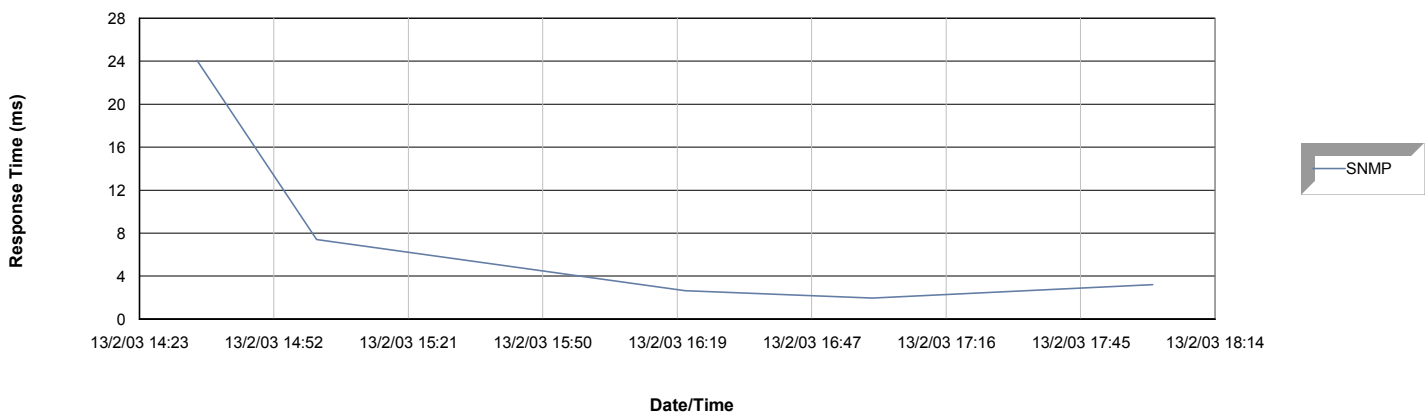

Uptime%: 100.00

CN_RTR001

Average Response Time By Service

Uptime%: 100.00

HKHQ_FW002

Average Response Time By Service

Uptime%: 100.00

HKHQ_LP001

Average Response Time By Service

Uptime%: 100.00

HKHQ_SQL002

Average Response Time By Service

Uptime%: 100.00

HKHQ_WXPWKS001

Average Response Time By Service

Uptime%: 100.00