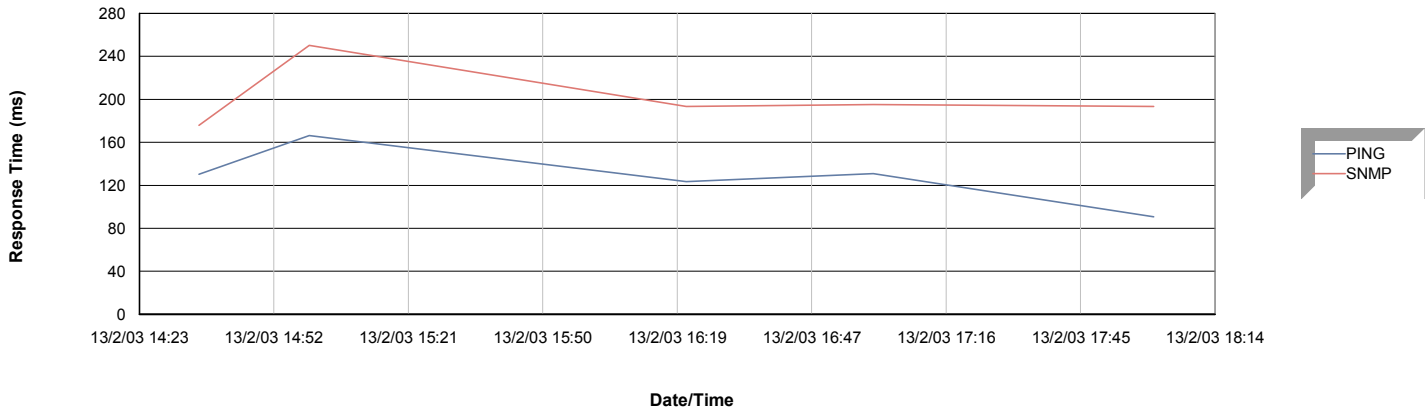

Average Response Time By Service

Uptime%: 100.00

HKHQ_SQL002

Average Response Time By Service

Uptime%: 100.00

HKHQ_WXPWKS001

Average Response Time By Service

Uptime%: 100.00

HKHQ_WXPWKS003

Average Response Time By Service

Uptime%: 100.00

TW_ADSL001

Average Response Time By Service

Uptime%: 100.00

TW_MAIL002

Average Response Time By Service

Uptime%: 100.00

WIN2000P1

Average Response Time By Service

Uptime%: 100.00

End Of Report - No of Record Processed

3,266