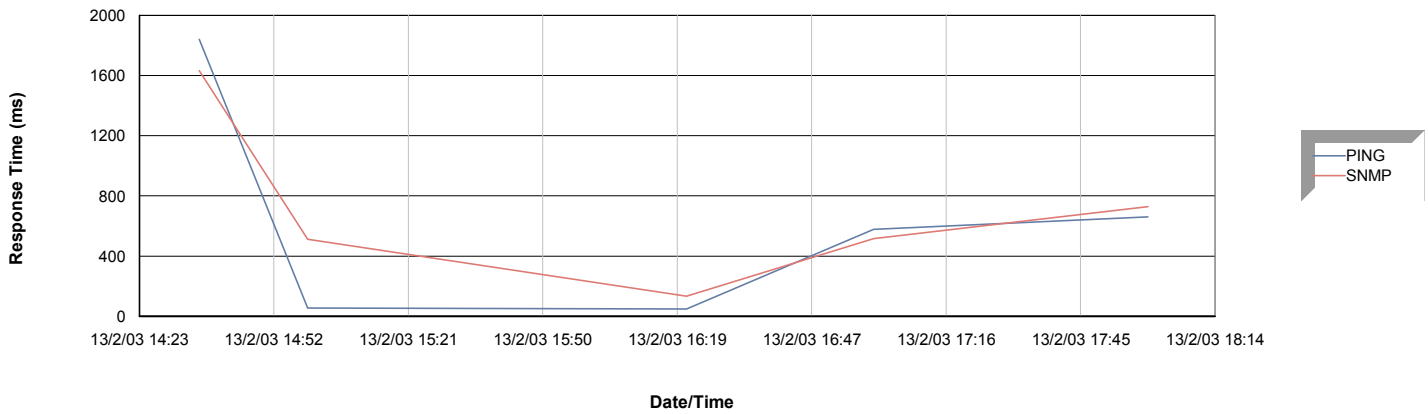

CN_ADSL003

Average Response Time By Service

Uptime%: 100.00

CN_IDC_WEB001

Average Response Time By Service

Uptime%: 100.00

CN_PEK_SW001

Average Response Time By Service

Uptime%: 100.00

CN_RTR001

Average Response Time By Service

Uptime%: 100.00

HKHQ_FW002

Average Response Time By Service

Uptime%: 100.00

HKHQ_LP001

Average Response Time By Service

Uptime%: 100.00

HKHQ_SQL002

Average Response Time By Service

Uptime%: 100.00

HKHQ_WXPWKS001

Average Response Time By Service

Uptime%: 100.00