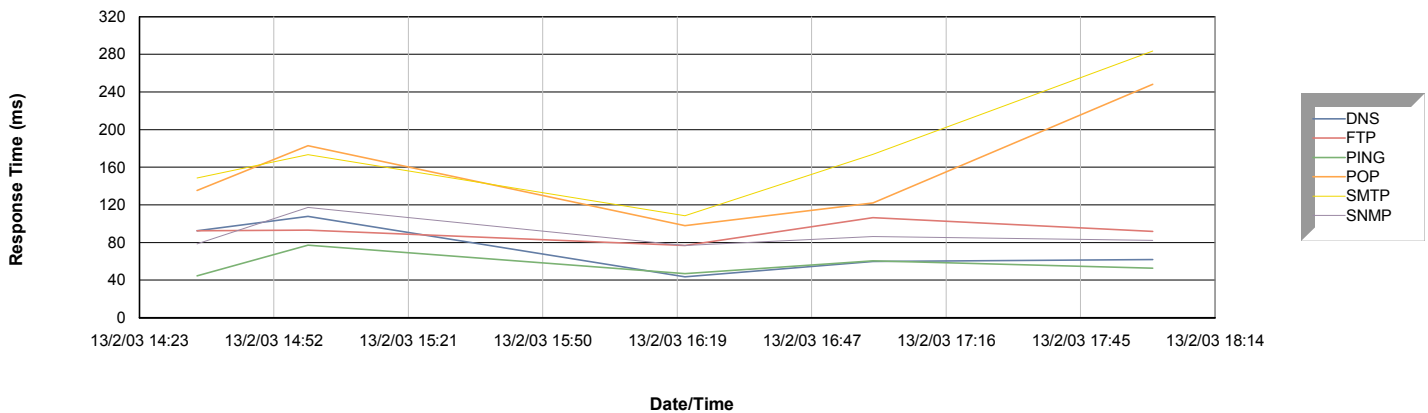

CN_ADSL003

Average Response Time By Service

Uptime%: 100.00

CN_IDC_WEB001

Average Response Time By Service

Uptime%: 100.00

CN_PEK_SW001

Average Response Time By Service

Uptime%: 100.00

CN_RTR001

Average Response Time By Service

Uptime%: 100.00

HKHQ_FW002

Average Response Time By Service

Uptime%: 100.00

HKHQ_LP001

Average Response Time By Service

Uptime%: 100.00

HKHQ_SQL002

Average Response Time By Service

Uptime%: 100.00

HKHQ_WXPWKS001

Average Response Time By Service

Uptime%: 100.00