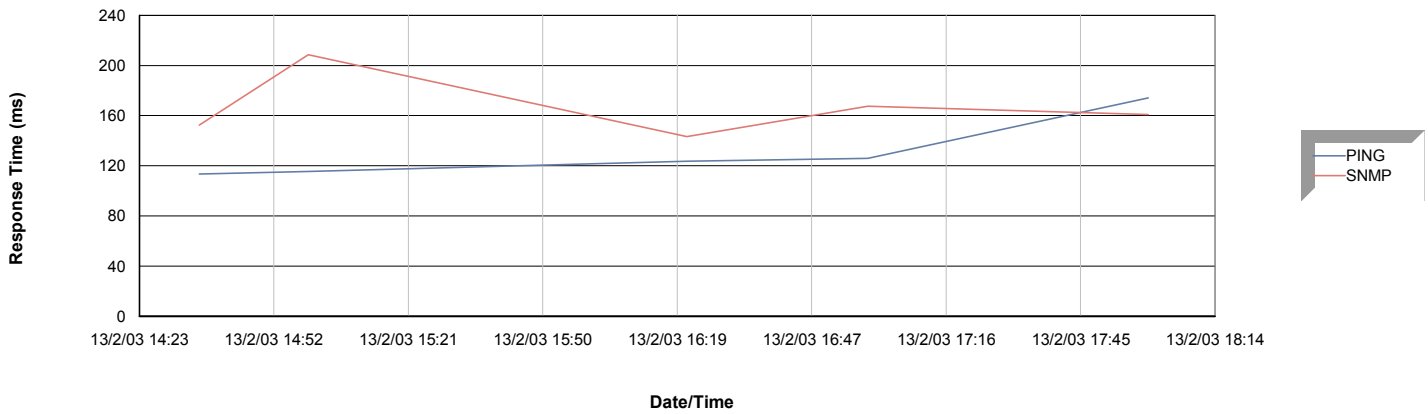

CN_ADSL003

Average Response Time By Service

Uptime%: 100.00

CN_IDC_WEB001

Average Response Time By Service

Uptime%: 100.00

CN_PEK_SW001

Average Response Time By Service

Uptime%: 100.00

CN_RTR001

Average Response Time By Service

Uptime%: 100.00

HKHQ_FW002

Average Response Time By Service

Uptime%: 100.00

HKHQ_LP001

Average Response Time By Service

Uptime%: 100.00

HKHQ_SQL002

Average Response Time By Service

Uptime%: 100.00

HKHQ_WXPWKS001

Average Response Time By Service

Uptime%: 100.00