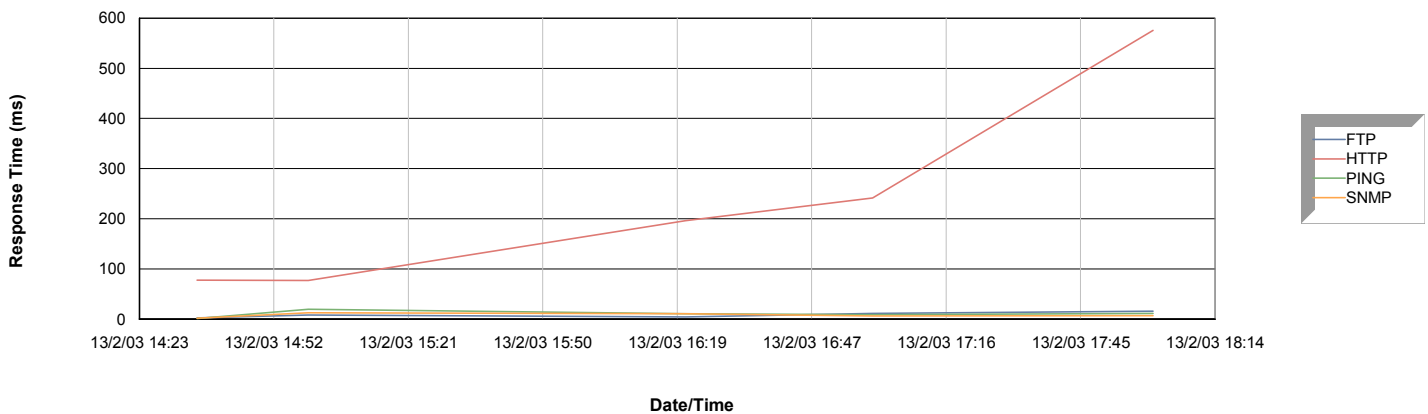

Average Response Time By Service

Uptime%: 100.00

HKHQ_SQL002

Average Response Time By Service

Uptime%: 100.00

HKHQ_WXPWKS001

Average Response Time By Service

Uptime%: 100.00

HKHQ_WXPWKS003

Average Response Time By Service

Uptime%: 100.00

TW_ADSL001

Average Response Time By Service

Uptime%: 100.00

TW_MAIL002

Average Response Time By Service