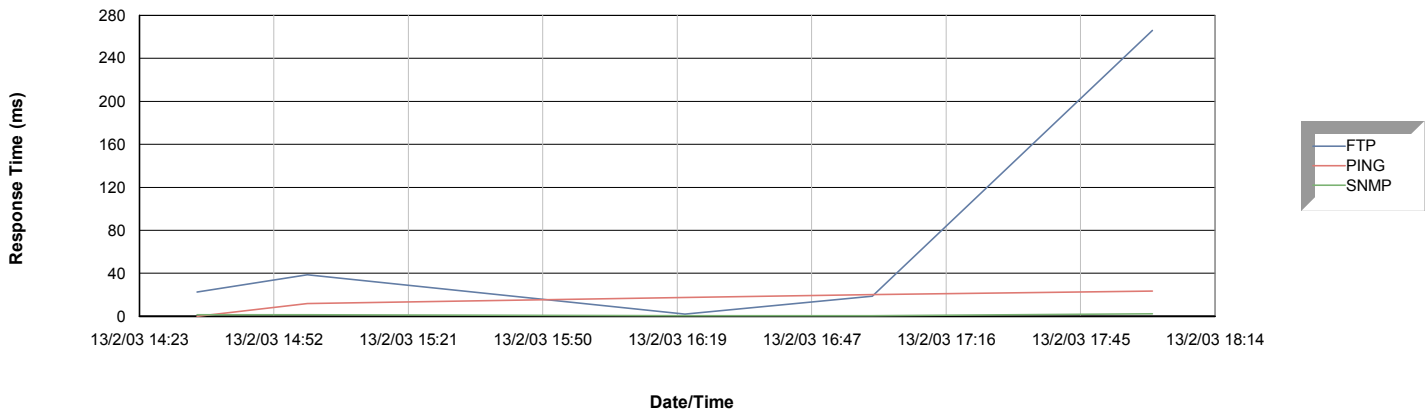

Average Response Time By Service

Uptime%: 100.00

HKHQ_SQL002

Average Response Time By Service

Uptime%: 100.00

HKHQ_WXPWKS001

Average Response Time By Service

Uptime%: 100.00

HKHQ_WXPWKS003

Average Response Time By Service

Uptime%: 100.00

TW_ADSL001

Average Response Time By Service

Uptime%: 100.00

TW_MAIL002

Average Response Time By Service

Uptime%: 100.00

WIN2000P1

Average Response Time By Service

Uptime%: 100.00

End Of Report - No of Record Processed

3,266