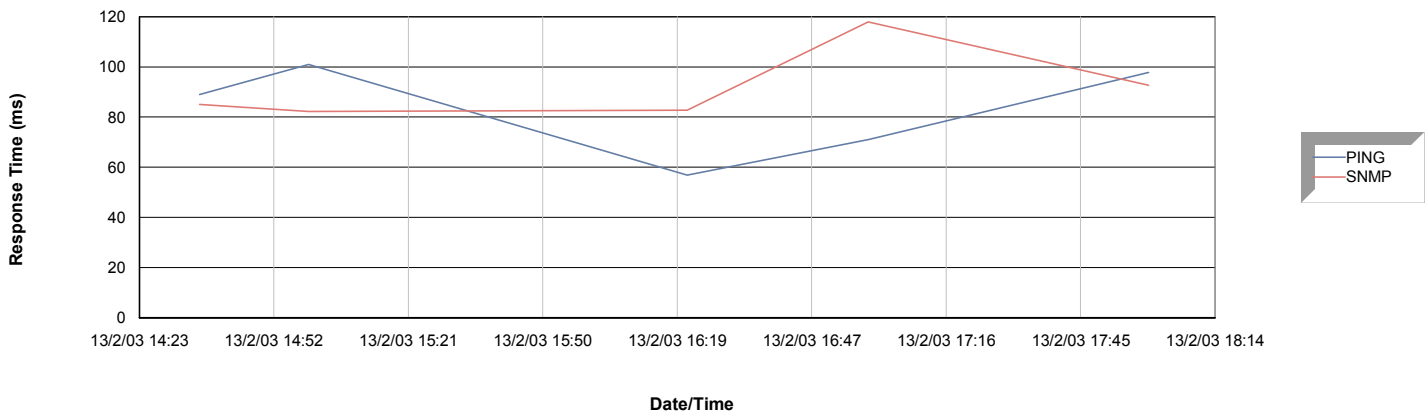

HKHQ_WXPWKS003

Average Response Time By Service

Uptime%: 100.00

TW_ADSL001

Average Response Time By Service

Uptime%: 100.00

TW_MAIL002

Average Response Time By Service

Uptime%: 100.00

WIN2000P1

Average Response Time By Service

Uptime%: 100.00

End Of Report - No of Record Processed

3,266