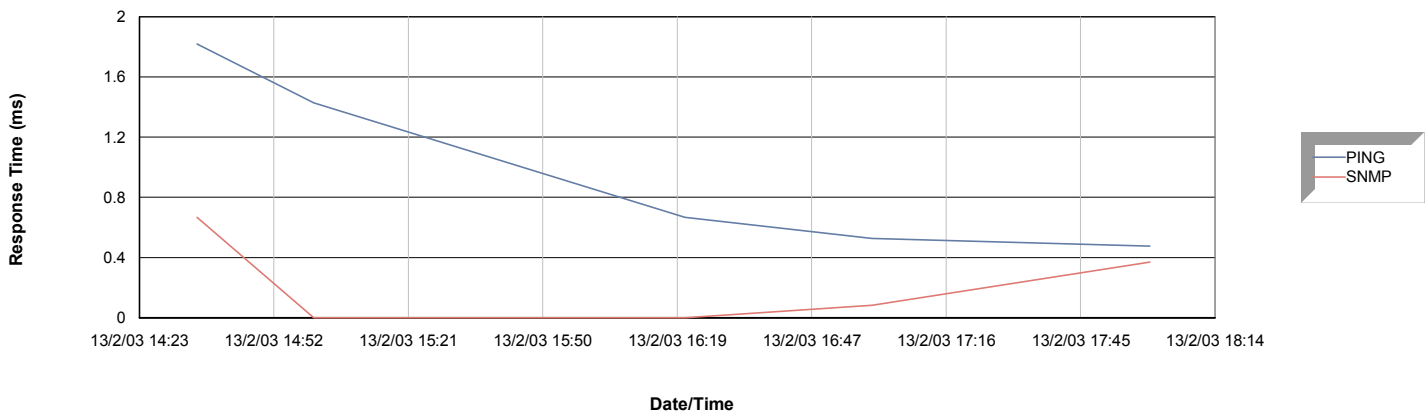

Average Response Time By Service

Uptime%: 100.00

HKHQ_SQL002

Average Response Time By Service

Uptime%: 100.00

HKHQ_WXPWKS001

Average Response Time By Service

Uptime%: 100.00

HKHQ_WXPWKS003

Average Response Time By Service

Uptime%: 100.00

TW_ADSL001

Average Response Time By Service

Uptime%: 100.00

TW_MAIL002

Average Response Time By Service