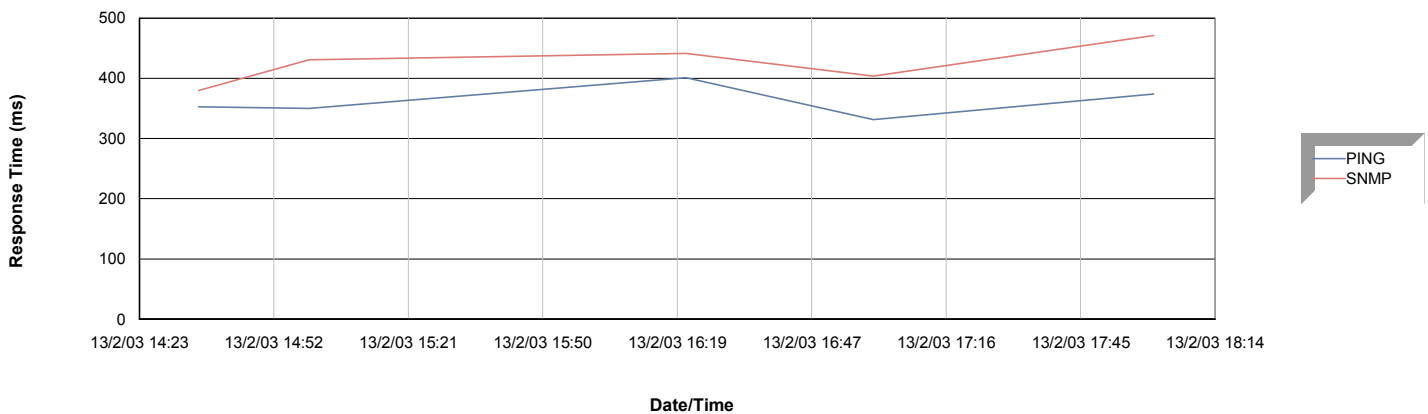

CN_ADSL003

Average Response Time By Service

Uptime%: 100.00

CN_IDC_WEB001

Average Response Time By Service

Uptime%: 100.00

CN_PEK_SW001

Average Response Time By Service

Uptime%: 100.00

CN_RTR001

Average Response Time By Service

Uptime%: 100.00

HKHQ_FW002

Average Response Time By Service

Uptime%: 100.00

HKHQ_LP001

Average Response Time By Service

Uptime%: 100.00

HKHQ_SQL002

Average Response Time By Service

Uptime%: 100.00

HKHQ_WXPWKS001

Average Response Time By Service

Uptime%: 100.00